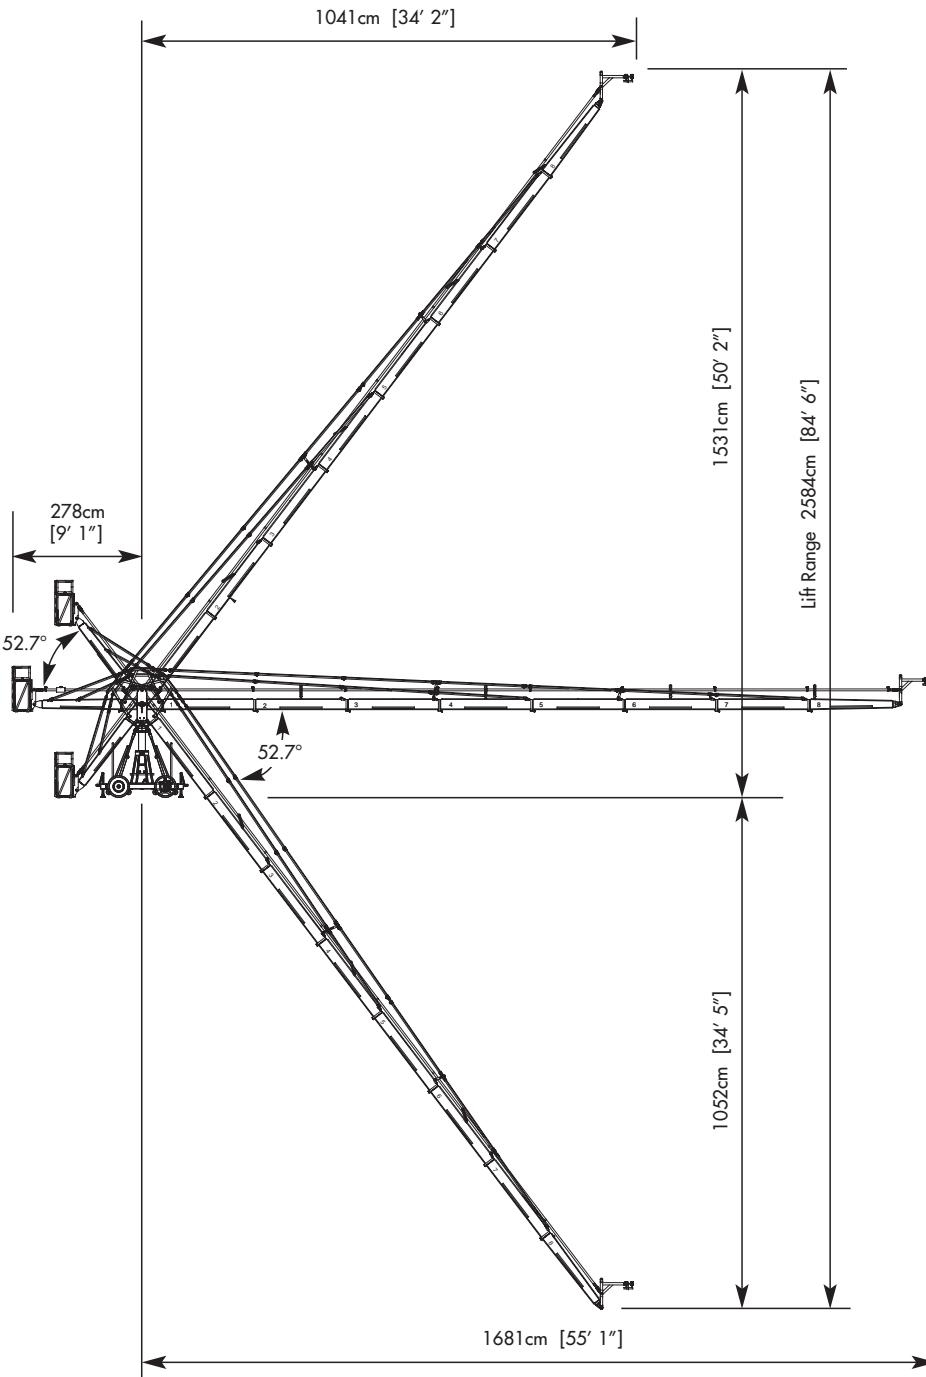

- Set-up is quick and easy
- 15 configurations can be achieved with the modular design
- The base dolly has independent, double ended steering providing excellent manoeuvrability
- An adjustable mounting column allows assembly of the arm at a low height, giving the operator more options when adapting to the location or set

### Base Width

140cm 4' 6"

### Base Length

148cm 4' 9"

Base dimensions: 140cm x 148cm (4' 6" x 4' 9") Weight: 400kg (880lbs)  
 Reach from pivotal section to front of ground wheel: 73cm (2' 4")

Height to top of pivotal section: 232cm (7' 7") without rigging harness; 276cm (9') with rigging harness  
 All heights detailed are with adjustable mounting column extended