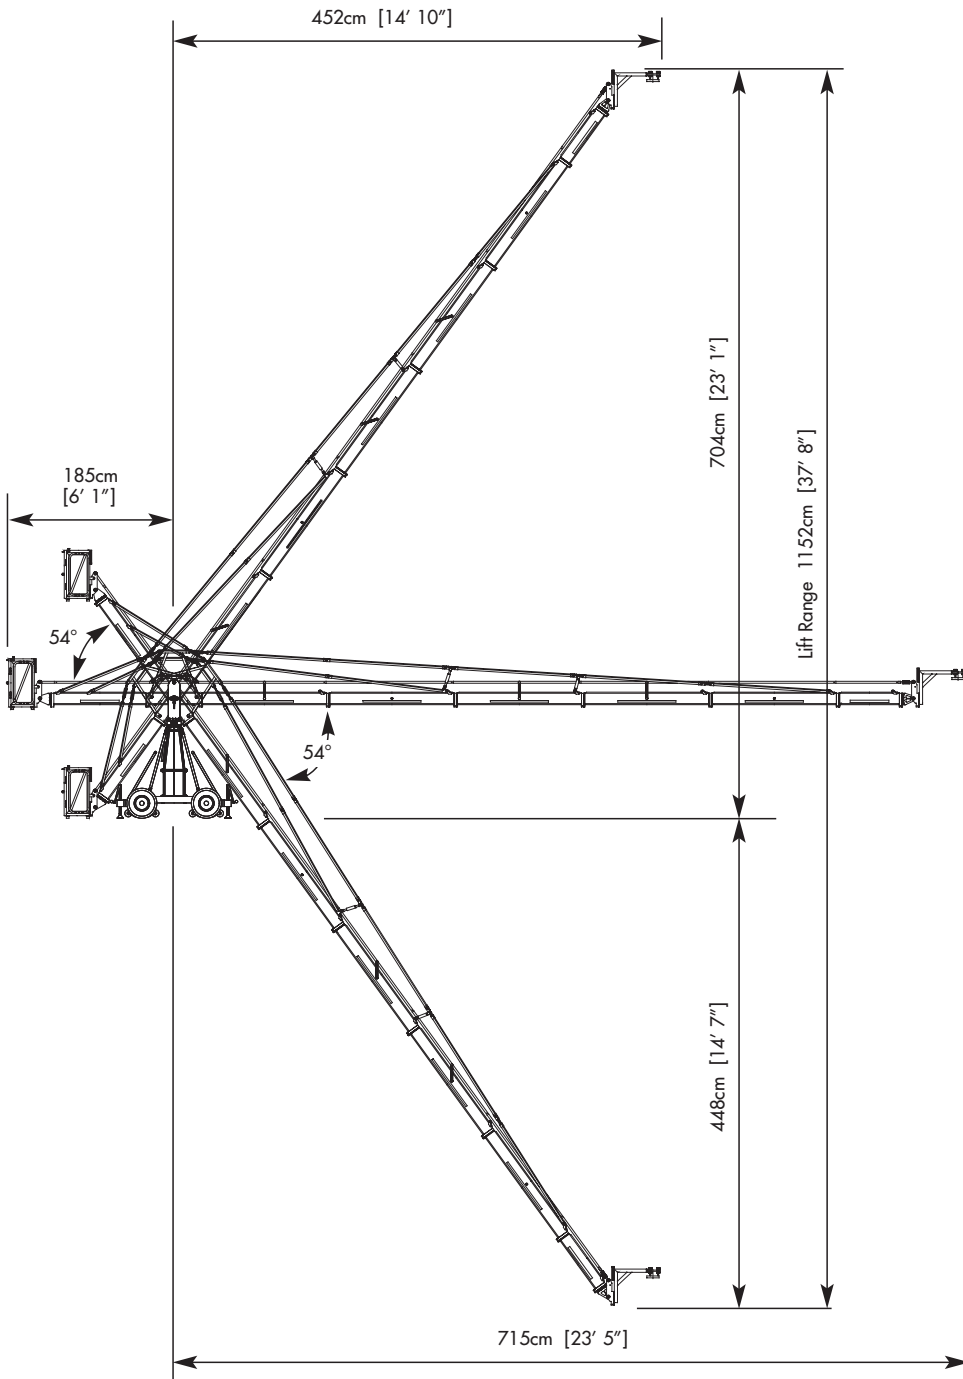

GF-6 CAMERA CRANE SYSTEM

ARRI[®]
MEDIA GRIP

A MODULAR, RIDEABLE, REMOTE CRANE FROM **ARRI MEDIA GRIP**

The GF-6 is a professional lightweight system that provides versatility, stability and durability.

- Set-up is quick and easy
- 14 configurations can be achieved with the modular design
- The crane base doubles as a Western or Track Dolly

SPECIFICATIONS

Max Remote Height

704cm 23' 1"

Max Platform Height (2 man)

326cm 10' 8"

Max Platform Height (1 man)

446cm 14' 8"

Base Width

93cm 3' 1"

Base Length

128cm 4' 2"

Base Weight

59kg 129lbs

Total Weight

196kg 433lbs

Max. Wind Speed

Base dimensions: 93cm x 128cm (3' 1" x 4' 2") Weight: 59kg (129lbs)

Height to top of pivotal section: 178cm (5' 10") without rigging harness; 199cm (6' 6") with rigging harness

Reach from pivotal section to front of ground wheel: 64cm (2' 1")